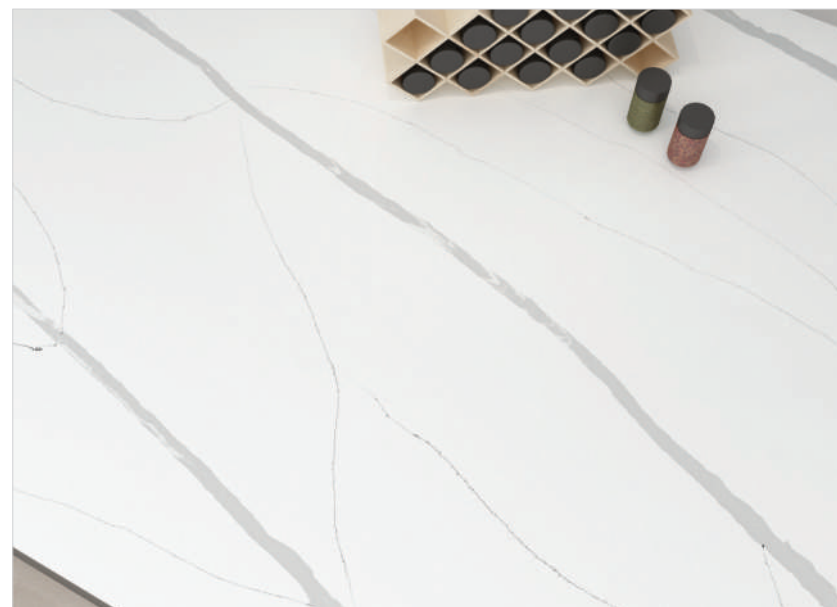

FINISH : POLISHED

1630 x 3230 mm
(64.17"x127.16")

2010 x 3310 mm
(79.13"x130.31")

Thickness

30mm / 20mm