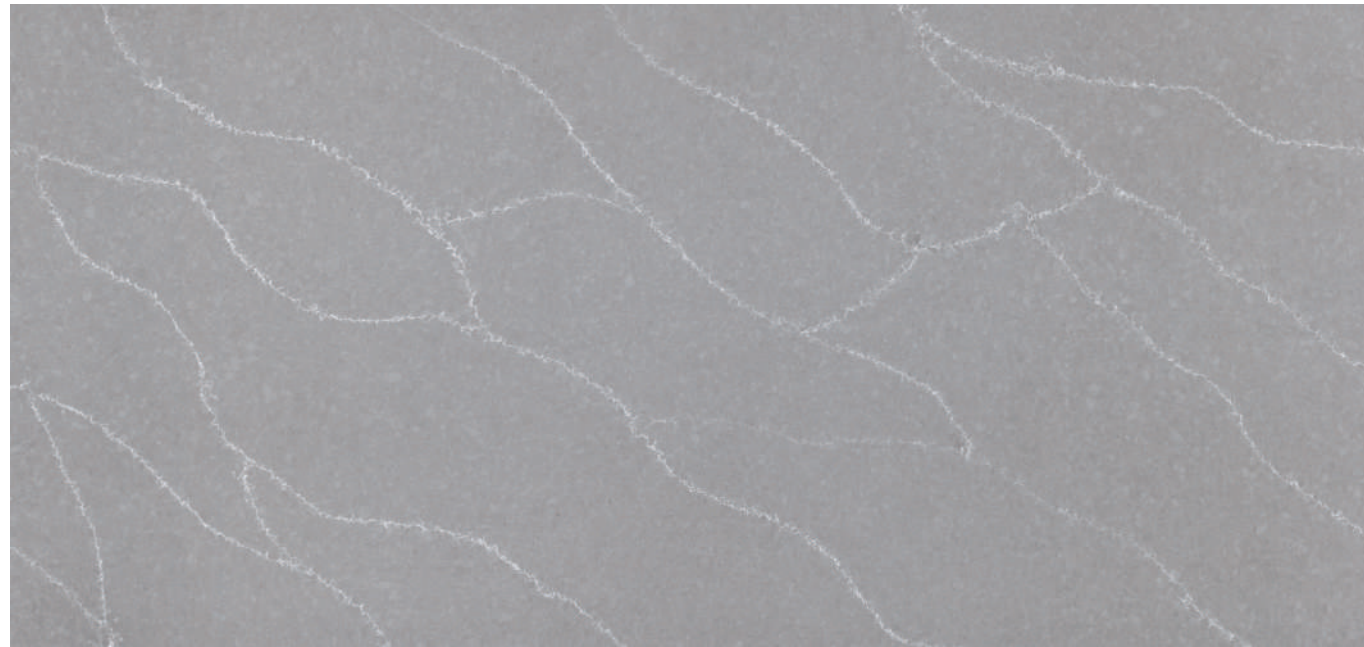

Thickness

30mm / 20mm

QUARTZ
Magazine

EV-4007

FINISH : POLISHED

1630 x 3230 mm
(64.17"x127.16")

2010 x 3310 mm
(79.13"x130.31")

Thickness