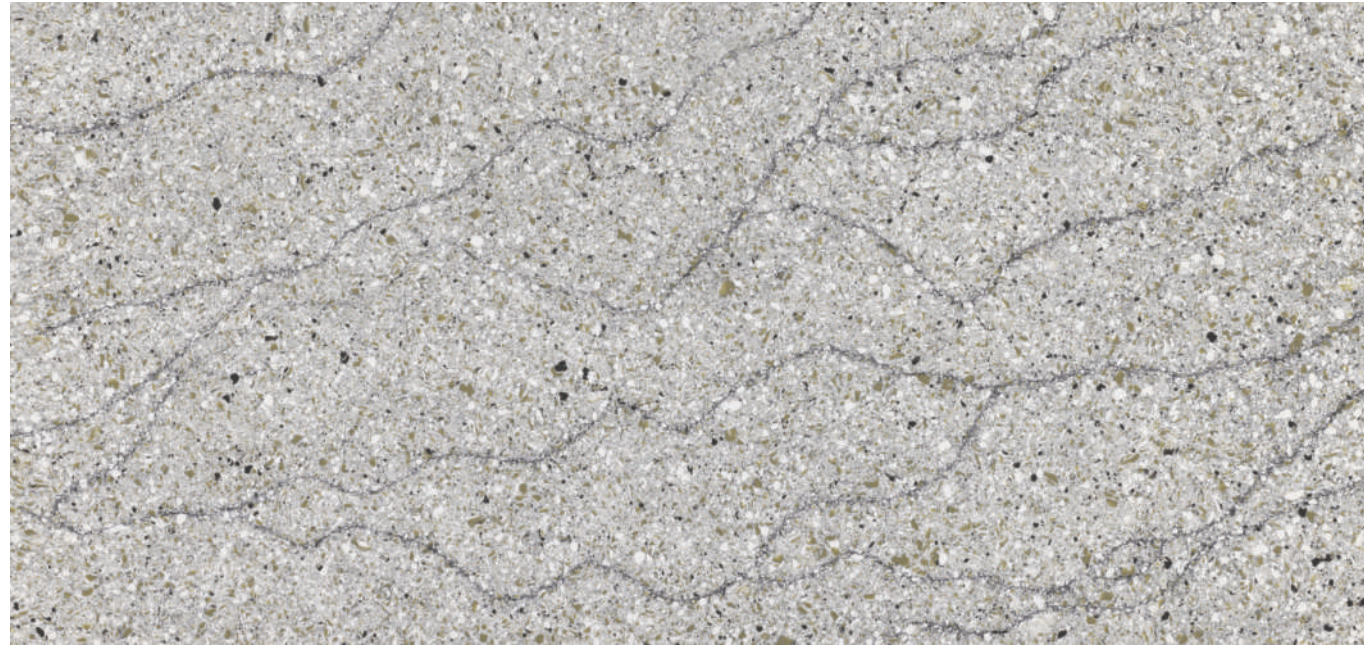

EV-4013

FINISH : POLISHED

1630 x 3230 mm
(64.17"x127.16")

2010 x 3310 mm
(79.13"x130.31")

Thickness

± 30mm / 20mm

EV-4015

FINISH : POLISHED