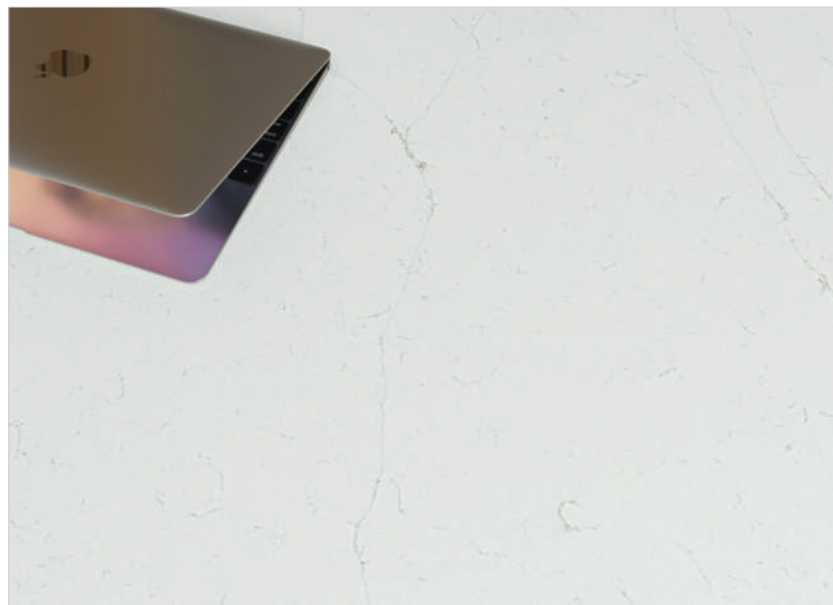

FINISH : POLISHED

1630 x 3230 mm
(64.17"x127.16")

2010 x 3310 mm
(79.13"x130.31")

Thickness

30mm / 20mm

V3

EV-9007

FINISH : POLISHED