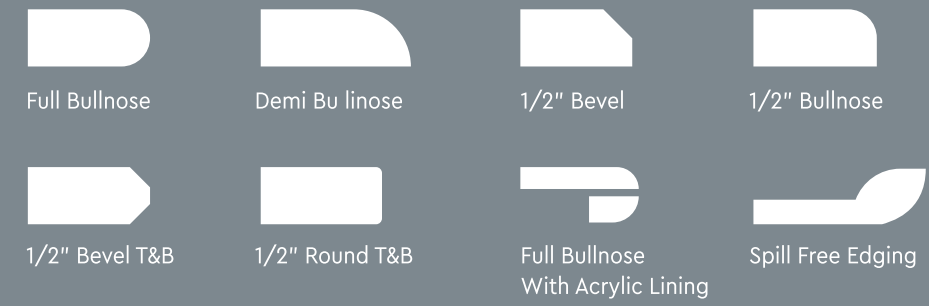

Technical Specification

Characteristics	Unit	Quartz
Water Absorption	%	10>0.085
Flexural Strength	Mpa	> 40
Hardness	Mohs	6 to 7
Apparent Density	Kg/m³	2400-2700
Abrasion Resistance	mm	> 25
Deviation in Thickness	%	(+/-) 5
Surface Flatness	%	(+/-) 5
Rectangul arity	%	(+/-) 0.6

*Result given above are non-binding and to be used only for reference. Figures are derived from average for different products

Product Comparison

Characteristics	Quartz	Natural Granite
Cost Savings through low wastage	✓	✗
Savings on installation & maintenance	✓	✗
Resistance to water absorption	✓	■
Size consistency	✓	✗
Colour consistency	✓	✗
Supply consistency	✓	✗
Colour /Pattern /Texture options	✓	✗
Resistance to chemicals	✓	■
Hardness	✓	✓
Resistance to Impact	✓	■
Resistance To Stain	✓	✓
Resistance To Scratch	✓	■
Ease of Maintenace	✓	✗
Resistance To microbial growth	✓	✓
Repolid habl e"	✗	✓

High ✓ Moderate ✗ Low ■

Edge Profiles